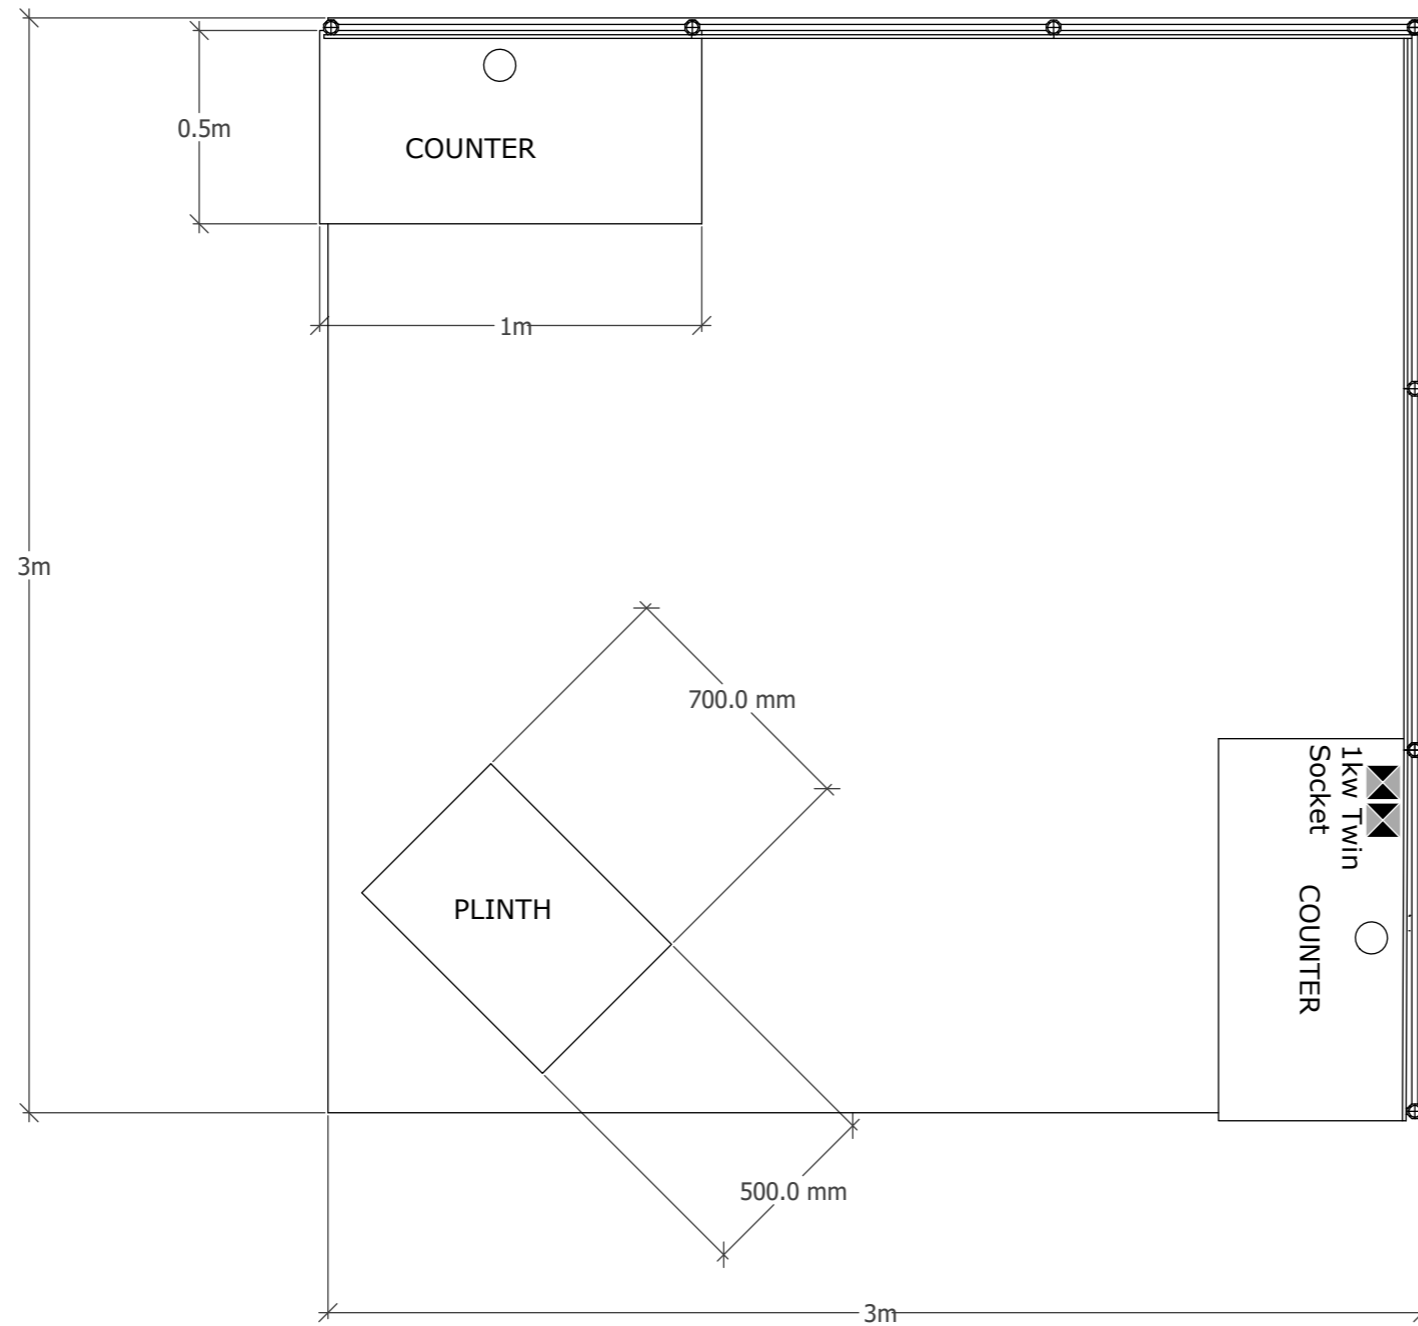

1: 1011mm (w) x 1600mm (h)  
2: 990mm (w) x 2500mm (h)  
3: 985mm (w) x 2500mm (h)  
4: 985mm (w) x 2500mm (h)  
5: 990mm (w) x 2500mm (h)  
6: 1011mm (w) x 1600mm (h)

Plinth:  
Front: 700mm (w) x 1000mm (h)  
Sides (4): 500mm (w) x 1000mm (h)  
Top: 700mm x 500mm

Note: Electrical MAINS position  
TBC, pending stand location

Electrics Key:

Socket